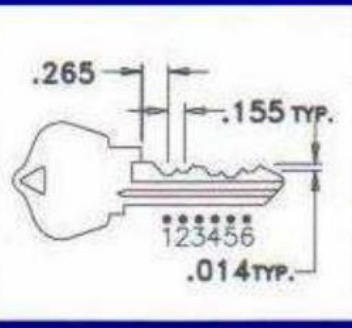

DEPTHS			SPACES		
#	INCH	MM	#	INCH	MM
0	.312	7.92	1	.265	6.73
1	.298	7.57	2	.420	10.67
2	.284	7.21	3	.575	14.60
3	.270	6.86	4	.730	18.54
4	.256	6.50	5	.885	22.48
5	.242	6.15	6	1.040	26.42
6	.228	5.79	7		
7	.214	5.44	8		
8	.200	5.08	9		
9	.186	4.72	10		
10			11		
11			12		
DEPTH INCREMENT		SPACE INCREMENT			
INCH	MM	INCH	MM		
.014	.36	.155	3.94		

SERIES:
DIRECT DIGET CODES
BLANKS: AR5,AR6
SECTIONALS: E,F,G,H, J,K,L,P,R

ARROW-NEW LARGE PIN