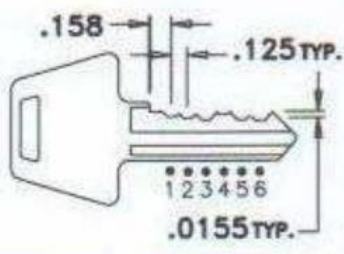

DEPTHS			SPACES		
#	INCH	MM	#	INCH	MM
0			1	.158	4.01
1	.284	7.21	2	.283	7.19
2	.268	6.81	3	.408	10.36
3	.253	6.42	4	.533	13.54
4	.237	6.02	5	.658	16.71
5	.222	5.64	6	.783	19.89
6	.206	5.24	7		
7	.191	4.85	8		
8	.175	4.45	9		
9			10		
10			11		
11			12		
DEPTH INCREMENT		SPACE INCREMENT			
INCH	MM	INCH	MM		
.0155	.394	.125	3.175		

**SERIES:** JUNKUNC/  
 AMERICAN PIN TUMBLER  
 4 DIGIT CODES = RESTRICTED  
 5 & 6 DIGIT CODES = DIRECT  
**BLANKS:**  
 PTKB-1 (1045)  
 PTKB-2 (A1045)  
 PT747-1 (A1041U)

**AMERICAN SMALL PIN**