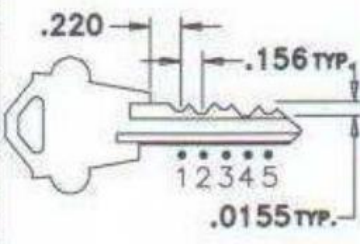

DEPTHS			SPACES			SERIES: ALL CODES	
#	INCH	MM	#	INCH	MM	DIRECT DIGIT CODES	
0	.330	8.38	1	.220	5.59	READ BOW TO TIP	
1	.314	7.97	2	.376	9.55	BLANKS: WK1/WK2	
2	.299	7.59	3	.532	13.51	4425/1175	
3	.283	7.19	4	.688	17.48	12344/1175N	
4	.268	6.81	5	.844	21.44		
5	.252	6.40	6				
6	.236	5.99	7				
7	.221	5.61	8				
8			9				
9			10				
10			11				
11			12				
DEPTH INCREMENT			SPACE INCREMENT				
INCH	MM		INCH	MM			
.0155	.39		.156	3.96			

WESLOCK LARGE PIN