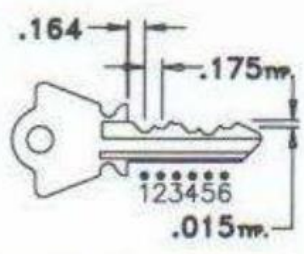

DEPTHS			SPACES		
#	INCH	MM	#	INCH	MM
0	.330	8.38	1	.164	4.17
1	.315	8.00	2	.339	8.61
2	.300	7.62	3	.514	13.06
3	.285	7.24	4	.689	17.50
4	.270	6.86	5	.864	21.95
5	.255	6.48	6	1.039	26.39
6	.240	6.10	7		
7	.225	5.72	8		
8	.210	5.33	9		
9	.195	4.95	10		
10			11		
11			12		
DEPTH INCREMENT		SPACE INCREMENT			
INCH	MM	INCH	MM		
.015	.38	.175	4.44		

SERIES: STANDARD	
4/5/6 PIN	
BLANKS:	
WE5	WE6
1123	1123A

WELCH LARGE PIN