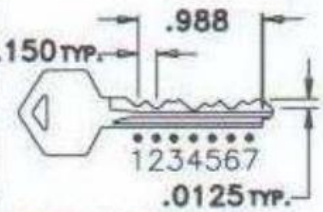

DEPTHS			SPACES		
#	INCH	MM	#	INCH	MM
0	.318	8.08	1	.988	25.09
1	.305	7.75	2	.838	21.28
2	.293	7.44	3	.688	17.47
3	.280	7.11	4	.538	13.66
4	.268	6.81	5	.388	9.85
5	.255	6.48	6	.238	6.04
6	.243	6.17	7	.088	2.23
7	.230	5.84	8		
8	.218	5.54	9		
9	.205	5.21	10		
10			11		
11			12		
DEPTH INCREMENT		SPACE INCREMENT			
INCH	MM	INCH	MM		
.0125	.32	.150	3.81		

* MFR. LISTS CUTS TIP TO BOW

SERIES: ALL CODES
DIRECT DIGIT CODES
READ TIP TO BOW

BLANKS: A,B,C,D,DD,
E,F,G,H,J,K,L,M,N,Q,R,TB

BEST FALCON EAGLE ARROW
I.C. CORE A2 (.0125 INC.)