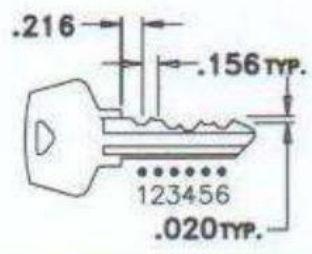

DEPTHS			SPACES		
#	INCH	MM	#	INCH	MM
			1	.216	5.48
1	.328	8.33	2	.372	9.45
2	.308	7.82	3	.528	13.41
3	.288	7.31	4	.684	17.37
4	.268	6.80	5	.840	21.33
5	.248	6.30	6	.996	25.29
6	.228	5.79	7	1.152	29.26
7	.208	5.28	8		
8	.188	4.77	9		
9	.168	4.26	10		
0	.148	3.76	11		
			12		
DEPTH INCREMENT			SPACE INCREMENT		
INCH	MM		INCH	MM	
.020	.51		.156	3.96	

**SERIES:** DIRECT DIGIT  
 CODES, READ BOW TO TIP  
 NUMBERS ONLY, LETTERS  
 DENOTE KEY BLANK  
**BLANKS:**  
 CA+, LA+, RA+, S  
 1007,1010(5/6 PIN)

**SARGENT LARGE PIN**