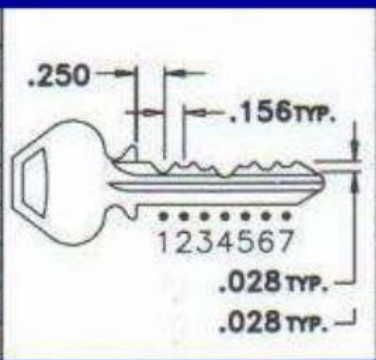

DEPTHS			SPACES		
#	INCH	MM	#	INCH	MM
1	.334	8.48	1	.250	6.35
2	.306	7.77	2	.406	10.31
3	.278	7.06	3	.562	14.27
4	.250	6.35	4	.718	18.24
5	.222	5.64	5	.874	22.20
6	.194	4.93	6	1.030	26.16
			7	1.186	30.12
			8		
			9		
5½	.208	5.28	10		
			11		
			12		
DEPTH INCREMENT			SPACE INCREMENT		
INCH	MM		INCH	MM	
.028	.71		.156	3.96	

**SERIES:** DIRECT DIGIT;  
CODES IF AVAILABLE ARE LISTED BOW TO TIP ON HEAD OF KEY  
**KEYWAYS:**  
SERIES K & N

**RUSSWIN SYSTEM 70  
K & N SERIES KEYWAYS**