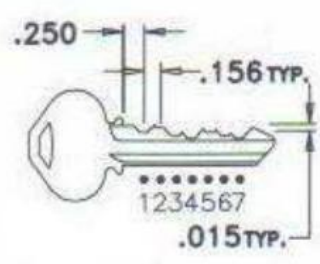

DEPTHS			SPACES		
#	INCH	MM	#	INCH	MM
0	.328	8.33	1	.250	6.35
1	.313	7.95	2	.406	10.31
2	.298	7.57	3	.562	14.27
3	.283	7.19	4	.718	18.24
4	.268	6.81	5	.874	22.20
5	.253	6.43	6	1.030	26.16
6	.238	6.05	7	1.186	30.12
7	.223	5.67	8		
8	.208	5.29	9		
9	.193	4.91	10		
10	.178	4.32	11		
11			12		
DEPTH INCREMENT		SPACE INCREMENT			
INCH	MM	INCH	MM		
.015	.38	.156	3.96		

SERIES:
 DIRECT DIGIT CODES,
 STANDARD &
 SECTIONAL K & N

BLANKS:
 5981R 6961R
 N1-N28
 (FORMERLY 1N-28N & 1K-28K)
 (FORMERLY 1N-28N & 1K-28K)

**RUSSWIN K & N PRE-SYSTEM 70
 LARGE PIN**