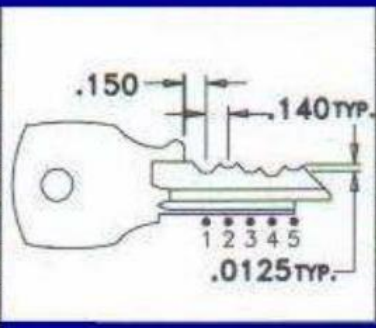

DEPTHS			SPACES		
#	INCH	MM	#	INCH	MM
0	.270	6.86	1	.150	3.81
1	.257	6.53	2	.290	7.36
2	.245	6.22	3	.430	10.92
3	.232	5.89	4	.570	14.48
4	.220	5.59	5	.710	18.03
5	.207	5.26	6		
6	.195	4.95	7		
7	.182	4.62	8		
8	.170	4.32	9		
9	.157	3.99	10		
10			11		
11			12		
DEPTH INCREMENT		SPACE INCREMENT			
INCH	MM	INCH	MM		
.0125	.3175	.140	3.556		

SERIES:		
VARIOUS NATIONAL CABINET		
PIN TUMBLER CODE SERIES		
INCLUDING "LETTERBOX"		
BLANKS:		
4291	4292	4293
1069L	1069LB	1069LC
NA14	NA12	-

NATIONAL CABINET LOCK
SMALL PIN STANDARD