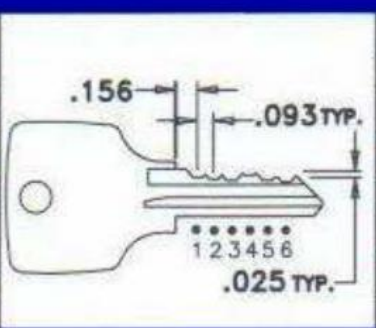

DEPTHS			SPACES		
#	INCH	MM	#	INCH	MM
0			1	.156	3.97
1	.250	6.35	2	.249	6.33
2	.225	5.71	3	.342	8.69
3	.200	5.08	4	.435	11.05
4	.175	4.44	5	.528	13.41
5			6	.621	15.77
6			7		
7			8		
8			9		
9			10		
10			11		
11			12		
DEPTH INCREMENT		SPACE INCREMENT			
INCH	MM	INCH	MM		
.025	.635	.093	2.36		

SERIES:	
VARIOUS NATIONAL	
CABINET DISC LOCK	
CODE SERIES	
BLANKS:	
D8785	D8789
1069N	1069/E
R03	R01

**NATIONAL CABINET LOCK
SINGLE SIDED DISC**