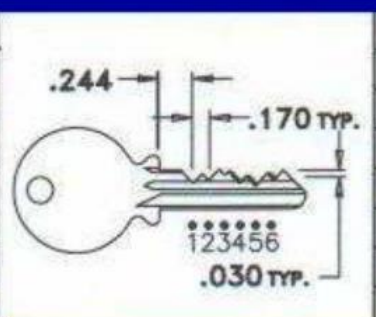

DEPTHS			SPACES		
#	INCH	MM	#	INCH	MM
0			1	.244	6.20
1	.266	6.75	2	.414	10.50
2	.236	6.00	3	.584	14.80
3	.206	5.25	4	.754	19.10
4	.176	4.50	5	.924	23.40
5	.146	3.75	6	1.094	27.70
6	.116	3.00	7		
7			8		
8			9		
9			10		
10			11		
11			12		
DEPTH INCREMENT		SPACE INCREMENT			
INCH	MM	INCH	MM		
.030	.75	.170	4.30		

SERIES:
ONLY FROM MEDECO
LARGE KEY A & B
SMALL KEYS SF, SG & LT
BLANKS:
LARGE: 10-010 & 10-011
SMALL: 80-810 80-811 .LTKB-3
THICK HEAD STYLE KEYS ONLY

STANDARD MEDECO