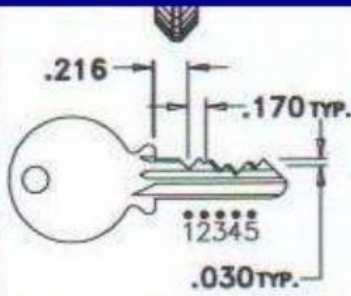

DEPTHS			SPACES		
#	INCH	MM	#	INCH	MM
0			1	.216	5.50
1			2	.386	9.80
2			3	.556	14.10
3	.206	5.25	4	.726	18.40
4	.176	4.50	5	.896	22.70
5	.146	3.75	6		
6	.116	3.00	7		
7			8		
8			9		
9			10		
10			11		
11			12		
DEPTH INCREMENT			SPACE INCREMENT		
INCH	MM		INCH	MM	
.030	.75		.170	4.30	

SERIES:
CODES AVAILABLE
ONLY FROM MEDECO

BLANKS:
60-010/011
THIN HEAD STYLE KEYS ONLY

MEDECO SMALL PIN