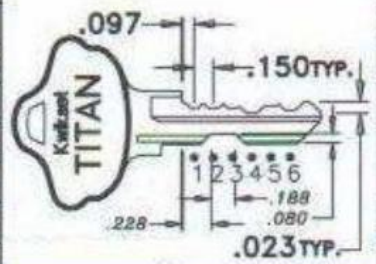

DEPTHS			SPACES		
#	INCH	MM	#	INCH	MM
0			1	.097	2.46
1	.329	8.35	2	.247	6.27
2	.306	7.77	3	.397	10.08
3	.283	7.19	4	.547	13.89
4	.260	6.60	5	.697	17.70
5	.237	6.02	6	.847	21.51
6	.214	5.43	7		
7	.191	4.85	8		
			9		
			10		
R	.249	6.32	11		
			12		
DEPTH INCREMENT		SPACE INCREMENT			
INCH	MM	INCH	MM		
.023	.58	.150	3.81		

SERIES: DIRECT DIGIT
 IF AVAILABLE. READ
 BOW TO TIP AS LISTED
 ON HEAD OF KEY
BLANKS: KW9/KW10
 6 PIN ORIGINAL #01-07743
 6 PIN REKEYING BLANK #01-07615

KWIKSET TITAN