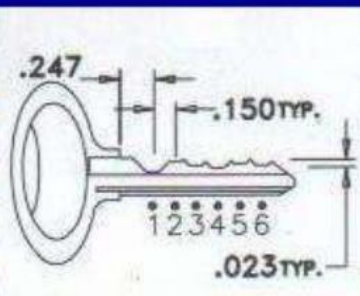

DEPTHS			SPACES		
#	INCH	MM	#	INCH	MM
0			1	.247	6.27
1	.328	8.33	2	.397	10.08
2	.305	7.75	3	.547	13.89
3	.282	7.16	4	.697	17.70
4	.259	6.58	5	.847	21.51
5	.236	5.99	6	.997	25.32
6	.213	5.41	7		
7	.190	4.83	8		
8			9		
9			10		
10			11		
11			12		
DEPTH INCREMENT		SPACE INCREMENT			
INCH	MM	INCH	MM		
.023	.58	.150	3.81		

SERIES: ALL CODES
 DIRECT DIGIT CODES
 READ BOW TO TIP

BLANKS: KW1, KW1K
 1-1063/1176
 3559/A1176
 3555/CR1176

KWIKSET LARGE PIN STD.