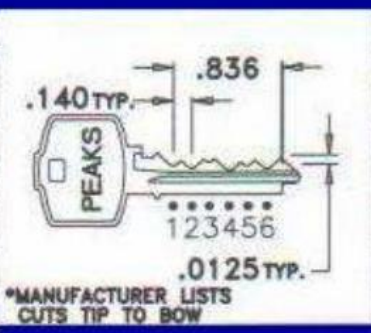

DEPTHS			SPACES		
#	INCH	MM	#	INCH	MM
0	.318	8.08	1	.836	21.23
1	.305	7.75	2	.696	17.68
2	.293	7.44	3	.556	14.12
3	.280	7.11	4	.416	10.56
4	.268	6.81	5	.276	7.01
5	.255	6.48	6	.136	3.45
6	.243	6.17	7		
7	.230	5.84	8		
8	.218	5.54	9		
9	.205	5.21	10		
10			11		
11			12		
DEPTH INCREMENT		SPACE INCREMENT			
INCH	MM	INCH	MM		
.0125	.32	.140	3.56		

SERIES:
 DIRECT DIGIT CODES
 IF AVAILABLE
 READ TIP TO BOW
BLANKS:
 AVAILABLE FROM
 FACTORY ONLY

KABA PEAKS 140 ^{A2} SYSTEM