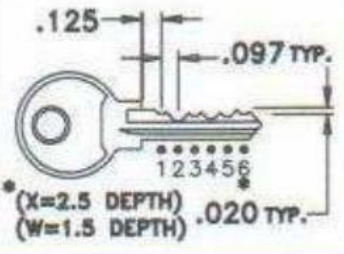

DEPTHS			SPACES		
#	INCH	MM	#	INCH	MM
1	.250	6.35	1	.125	3.17
W	.240	6.10	2	.222	5.64
2	.230	5.84	3	.319	8.10
X	.220	5.59	4	.416	10.56
3	.210	5.33	5	.513	13.03
4	.190	4.82	6	.610	15.49
5	.170	4.32	7		
6	.150	3.81	8		
7			9		
8	.190	4.82	10		
9	.170	4.32	11		
			12		
DEPTH INCREMENT			SPACE INCREMENT		
INCH	MM		INCH	MM	
.020*	.51		.097	2.46	

SERIES: EL/GA/GB/
GG/HC/HL/HU/LL/
MA/MB/MM/W/X

BLANKS:
H01/01122
L1054B
Y11

HUDSON DISC