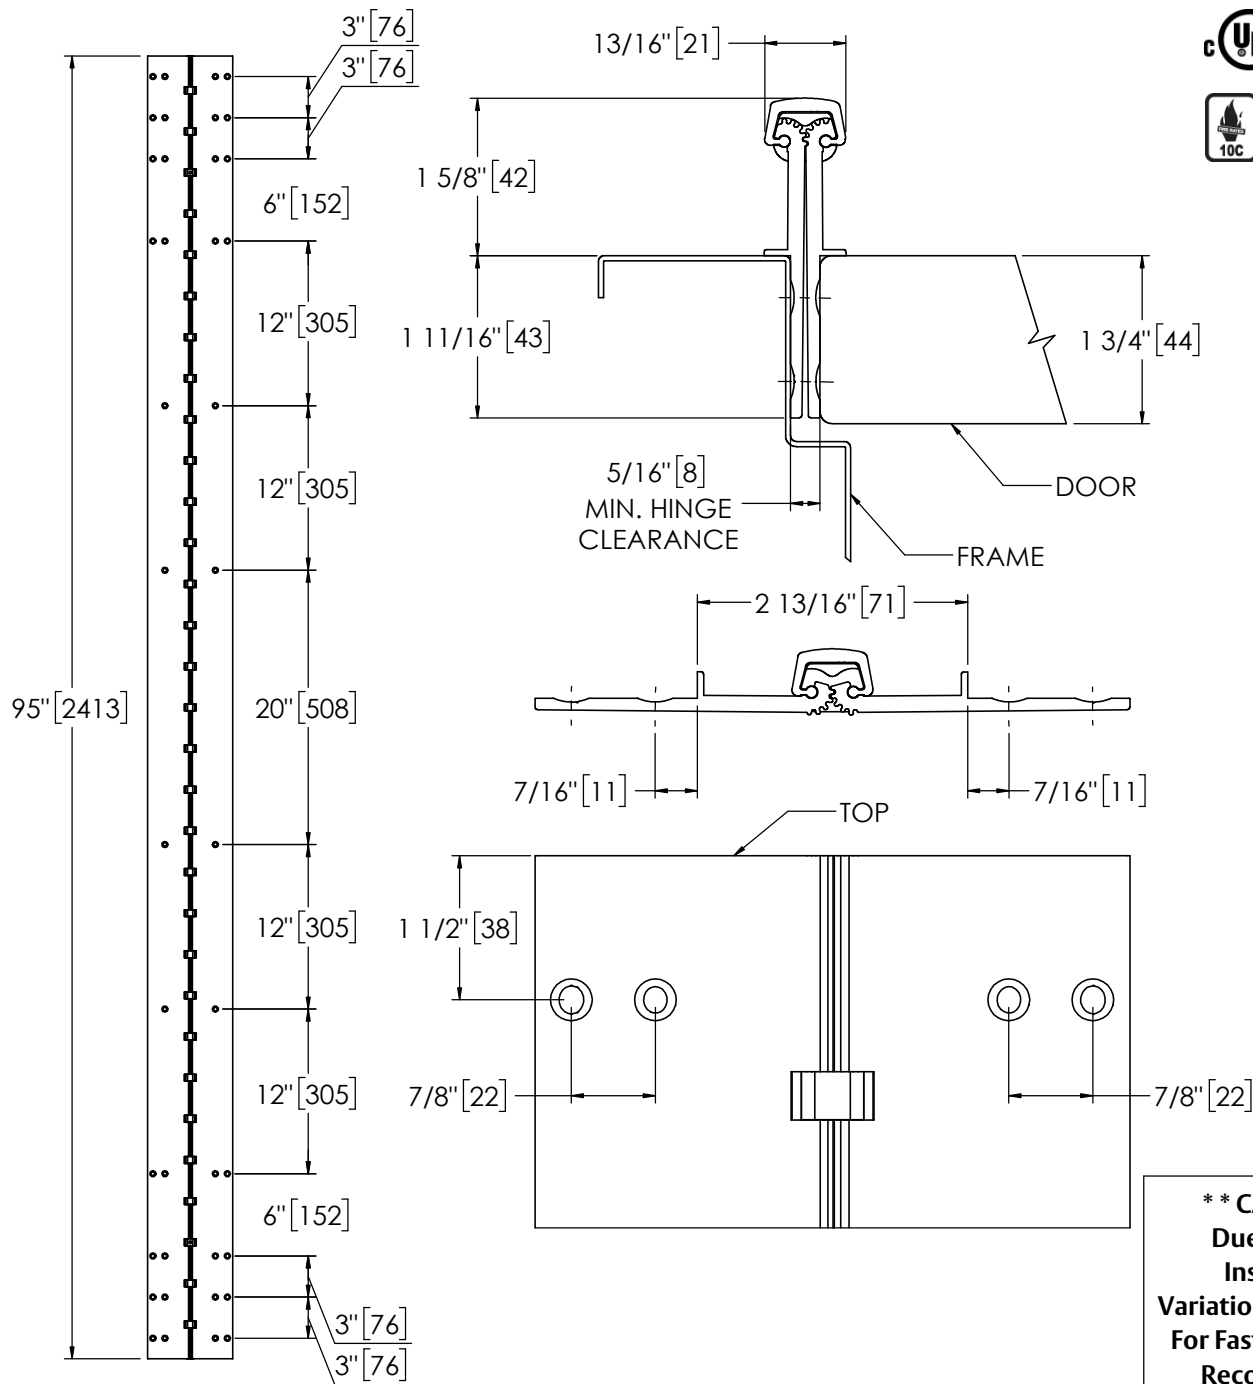

Architectural Door Accessories

ASSA ABLOY

Pemko 95" WIDE THROW FULL MORTISE HD

The global leader in
door opening solutions

**** CAUTION ****
Due to Frame
Installation
Variations, Pre-drilling
For Fasteners IS NOT
Recommended