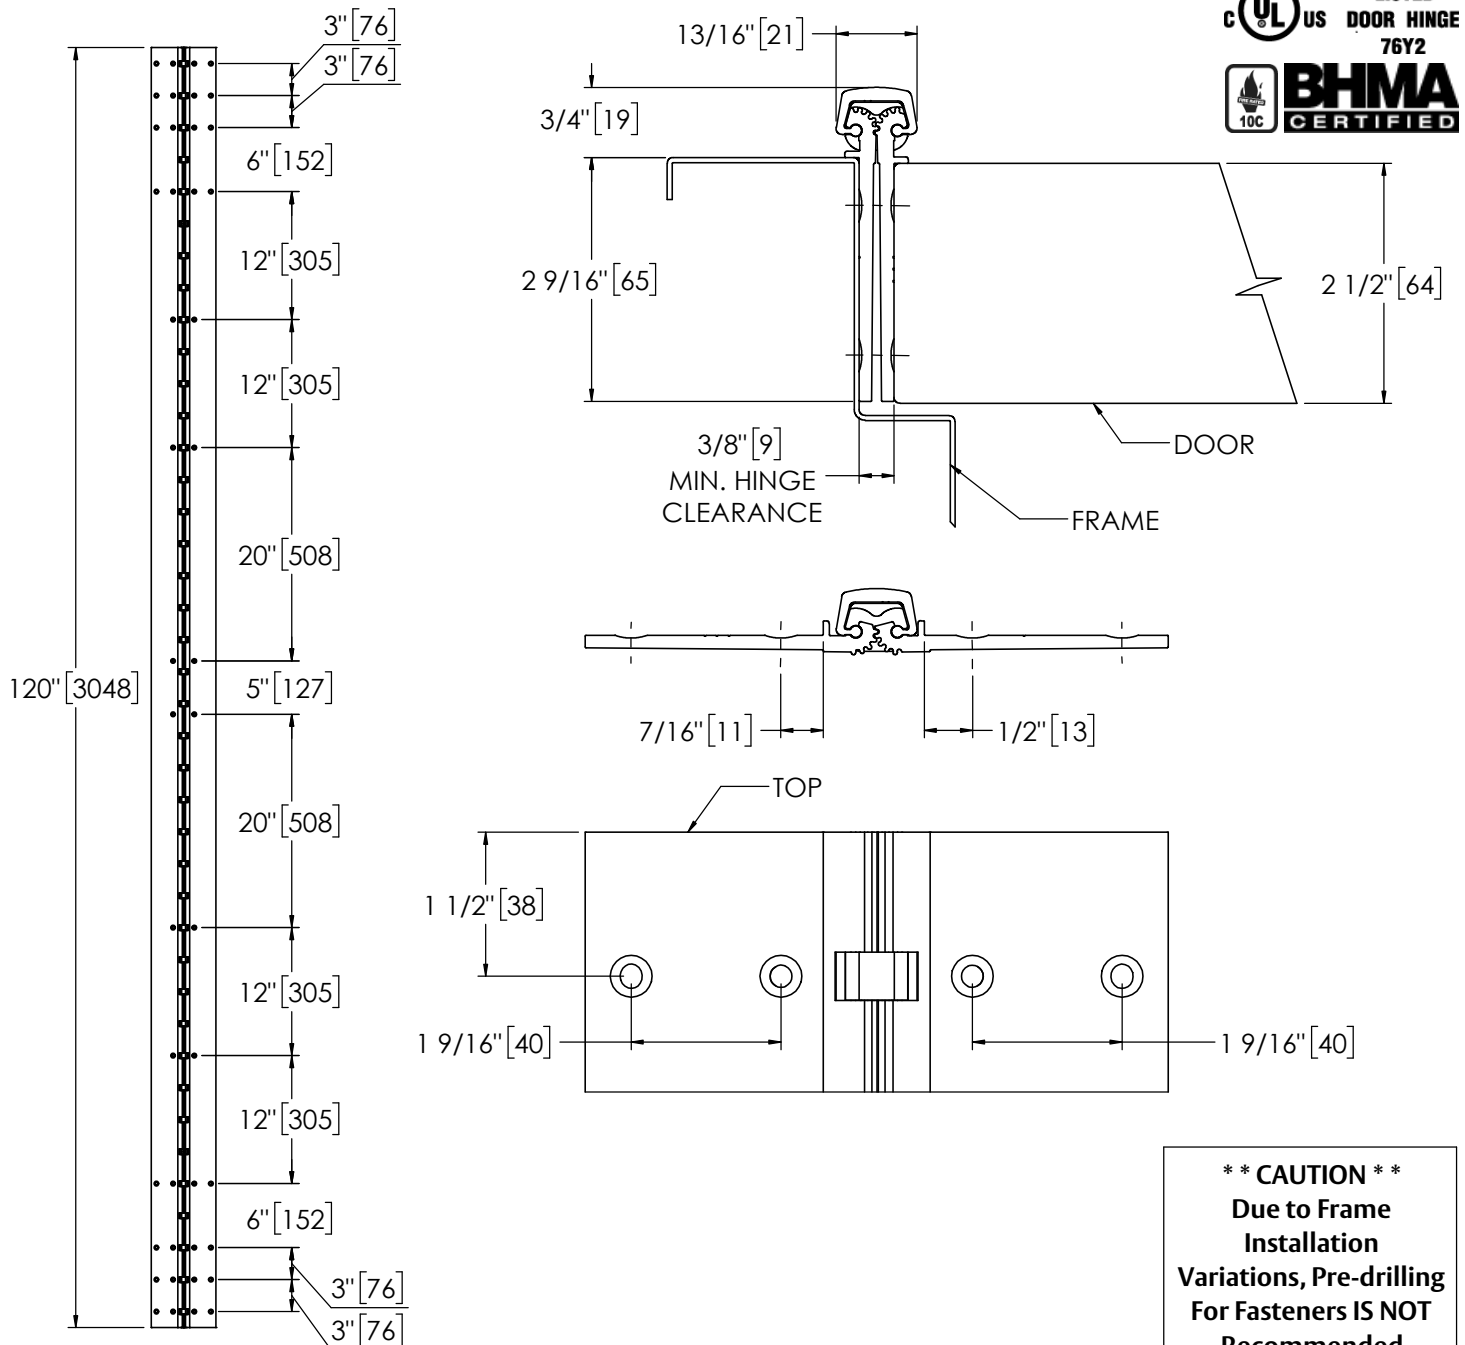

Architectural Door Accessories

ASSA ABLOY

Pemko 120" X-SERIES FULL MORTISE FOR 2-1/2" DOOR HD

The global leader in
door opening solutions

**** CAUTION ****
Due to Frame
Installation
Variations, Pre-drilling
For Fasteners IS NOT
Recommended