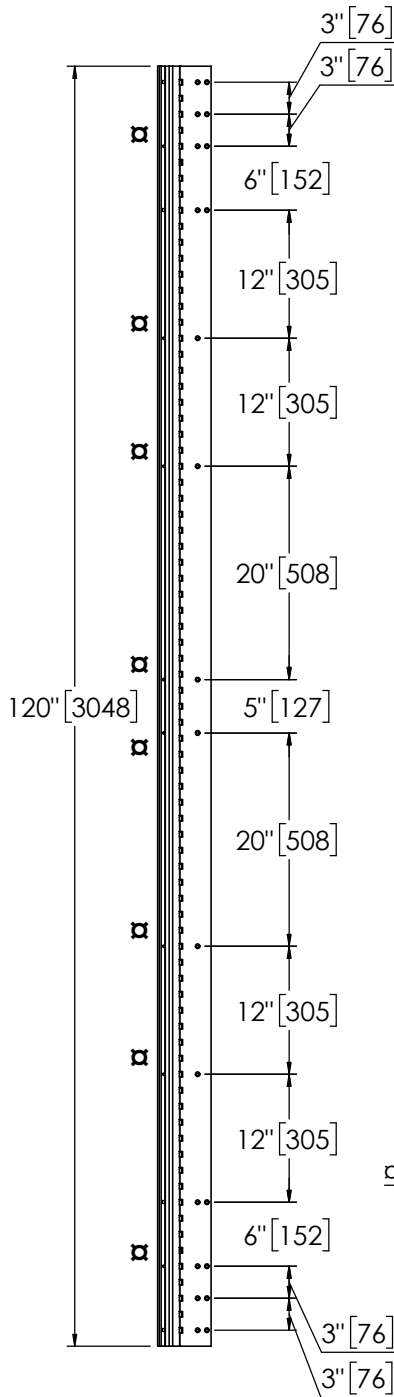

Architectural Door Accessories

ASSA ABLOY

Pemko 120" WIDE THROW HALF SURFACE - 1100 SERIES

The global leader in
door opening solutions

**** CAUTION ****
Due to Frame
Installation
Variations, Pre-drilling
For Fasteners IS NOT
Recommended

USA:
Ventura, CA 93003
Phone: 800.283.9988

Memphis, TN 38141
Phone: 800.824.3018

Canada:
Vancouver, BC V2T6W3
Phone: 877.535.7888

Toronto, ON L4K4T9
Phone: 877.535.7888

T - 556 - WT_HS120-1100
REV1 - 12/18