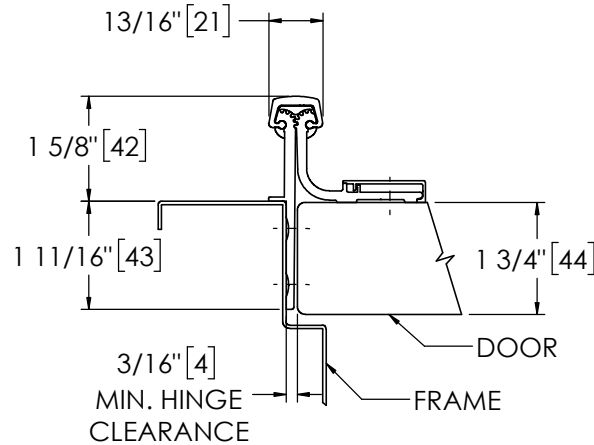

Architectural Door Accessories

ASSA ABLOY

Pemko 120" WIDE THROW HALF SURFACE - 1100 SERIES

The global leader in
door opening solutions

**** CAUTION ****
Due to Frame
Installation
Variations, Pre-drilling
For Fasteners IS NOT
Recommended