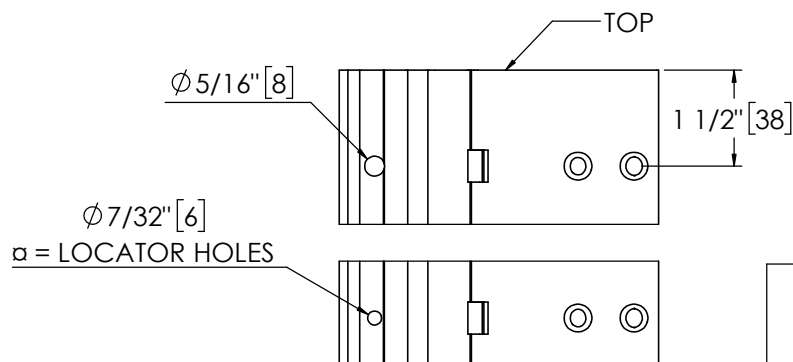

Architectural Door Accessories

ASSA ABLOY

Pemko 120" WIDE THROW HALF SURFACE - 1100 SERIES

The global leader in
door opening solutions

**** CAUTION ****
Due to Frame
Installation
Variations, Pre-drilling
For Fasteners IS NOT
Recommended