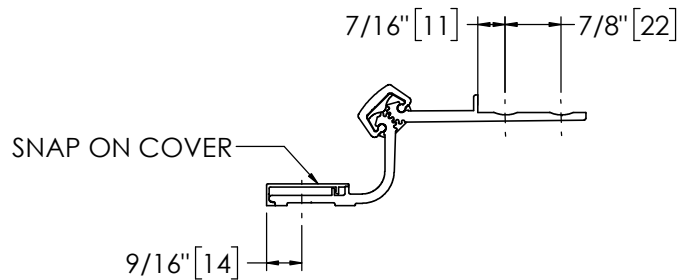

Architectural Door Accessories

ASSA ABLOY

Pemko 120" WIDE THROW HALF SURFACE - 1100 SERIES

The global leader in
door opening solutions

**** CAUTION ****
Due to Frame
Installation
Variations, Pre-drilling
For Fasteners IS NOT
Recommended