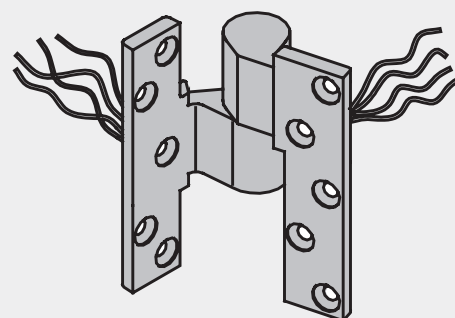

IVES®

Power transfer pivot

Overview

Ives offers electrified intermediate power transfer pivots to transfer power and signals from the frame to the door. Pivots are generally used on heavier exterior door applications.

Features and benefits

- Use with 7215, 7226 or 7227 3/4" offset pivots
- Four wires, 28 gauge
- Optional 8 wire available
- Rated 50 VDC or VAC @ 3.5 amps
- Continuous or 16 amps pulse, maximum pulse 400 milliseconds
- Non-load bearing
- Use with 1 3/4" thick door minimum, 1/8" bevel in 2"