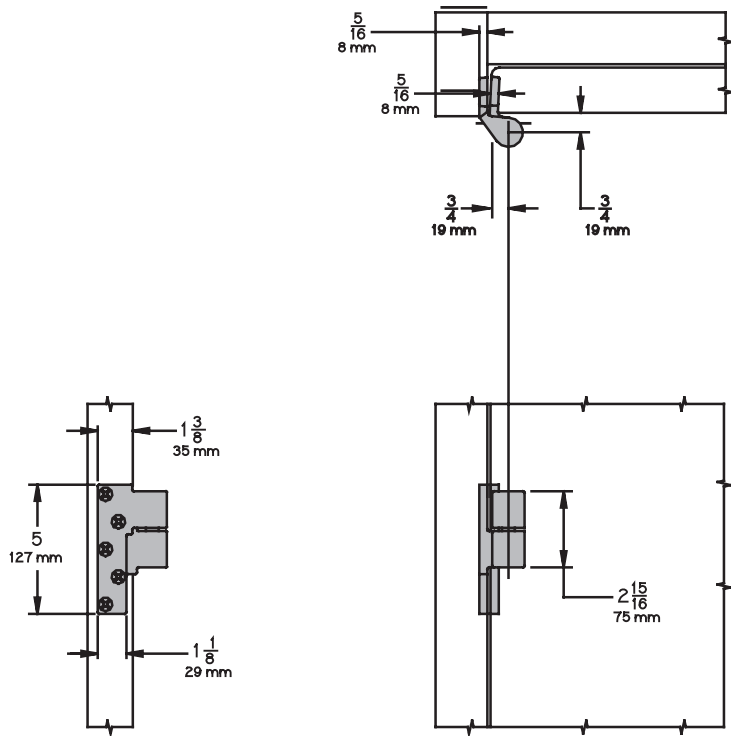

IVES®

Power transfer pivot

Overview

Ives offers electrified intermediate power transfer pivots to transfer power and signals from the frame to the door. Pivots are generally used on heavier exterior door applications.

Features and benefits

- Use with 7215, 7226 or 7227 3/4" offset pivots
- Four wires, 28 gauge
- Optional 8 wire available
- Rated 50 VDC or VAC @ 3.5 amps
- Continuous or 16 amps pulse, maximum pulse 400 milliseconds
- Non-load bearing
- Use with 1 3/4" thick door minimum, 1/8" bevel in 2"