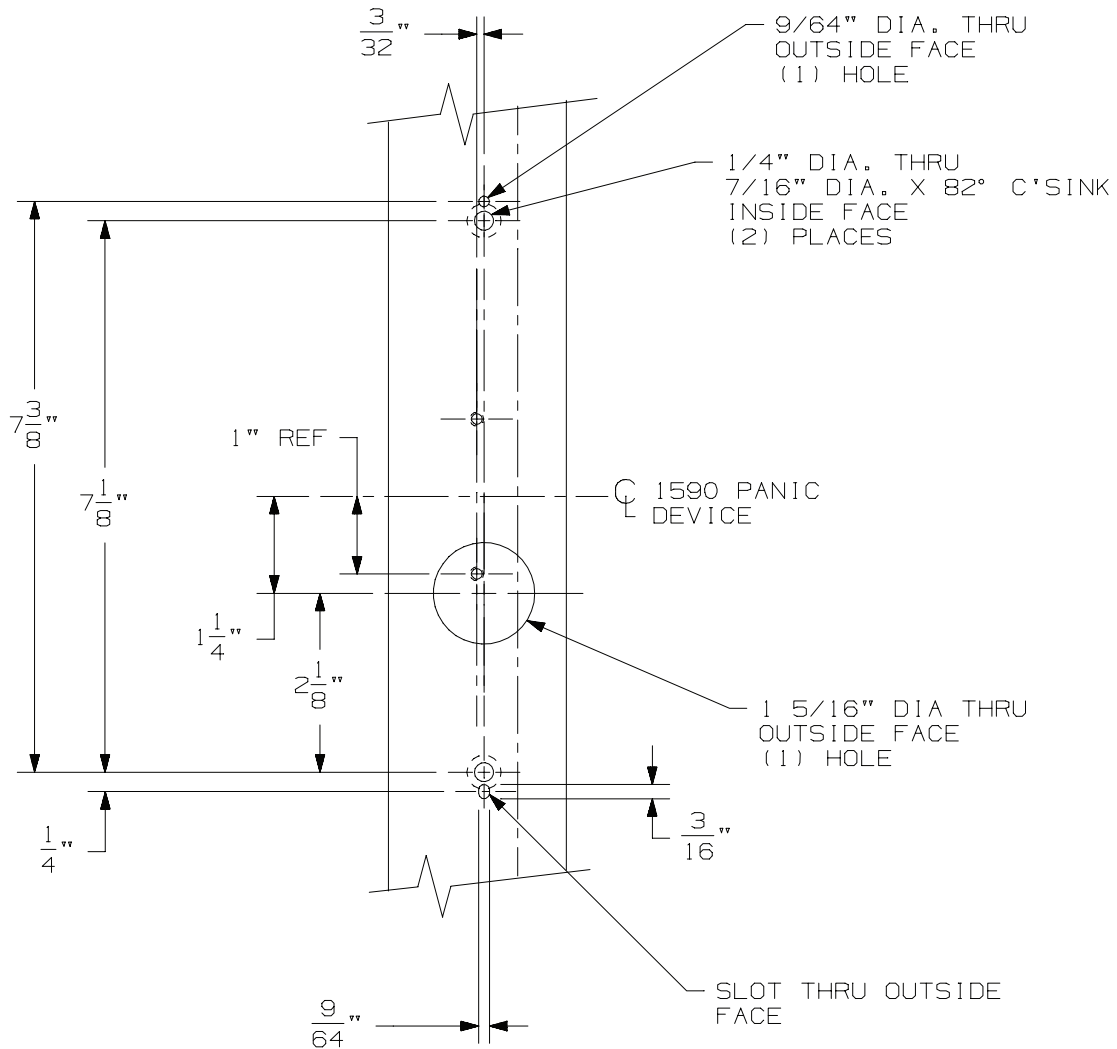

DEVICE

OUTSIDE FACE OF DOOR

OUTSIDE FACE OF DOOR

LHR DOOR SHOWN
RHR DOOR SYMM. OPPOSITE

1590 RL-DT TRIM
FOR ALUMINUM DOORS

FALCON[®]

NOTE:

TEMPLATE
NUMBER: 4270200114_b