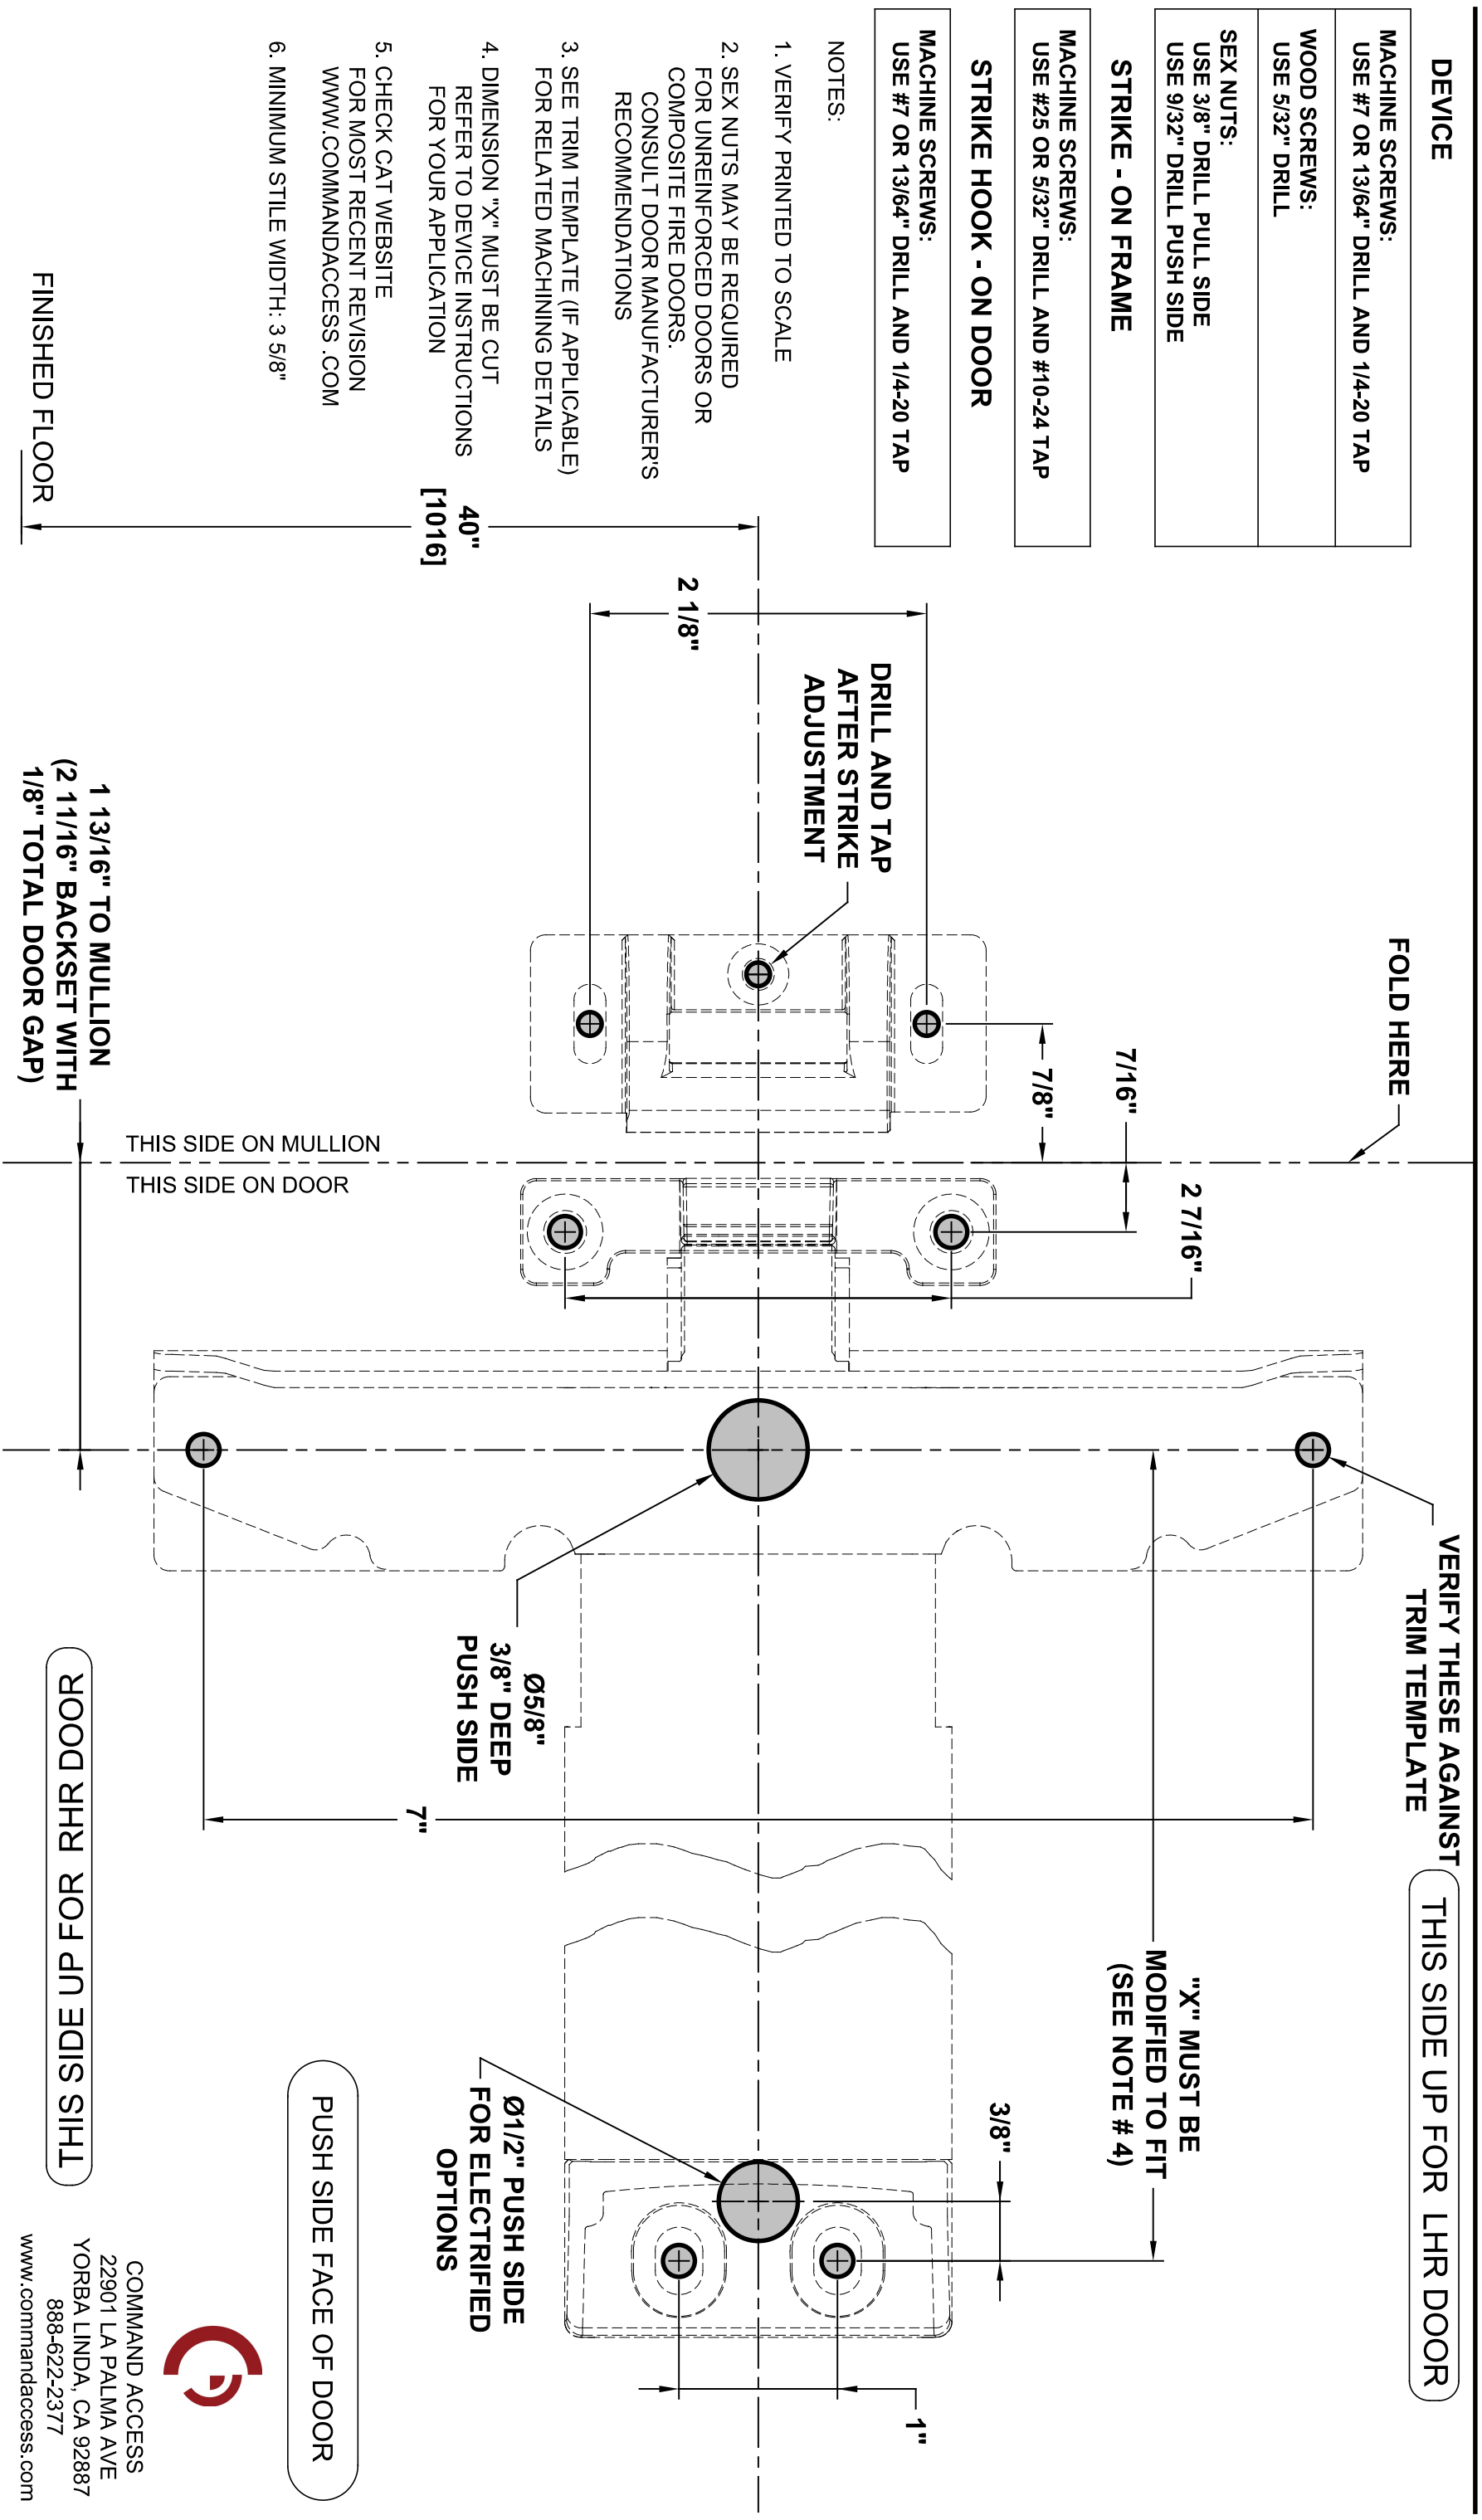

# PD30F-RIM - FIRE LABELED NARROW RIM EXIT DEVICES WITH 2700F FIRE LABELED MULLION

TEMPLATE: CAT-9710  
REV. 0 04-27-23

## PD30 SERIES EXIT DEVICES USING SNB OR SURFACE MOUNT FASTENERS

COMMAND ACCESS  
22901 LA PALMA AVE  
YORBA LINDA, CA 92887  
888-622-2377  
[www.commandaccess.com](http://www.commandaccess.com)