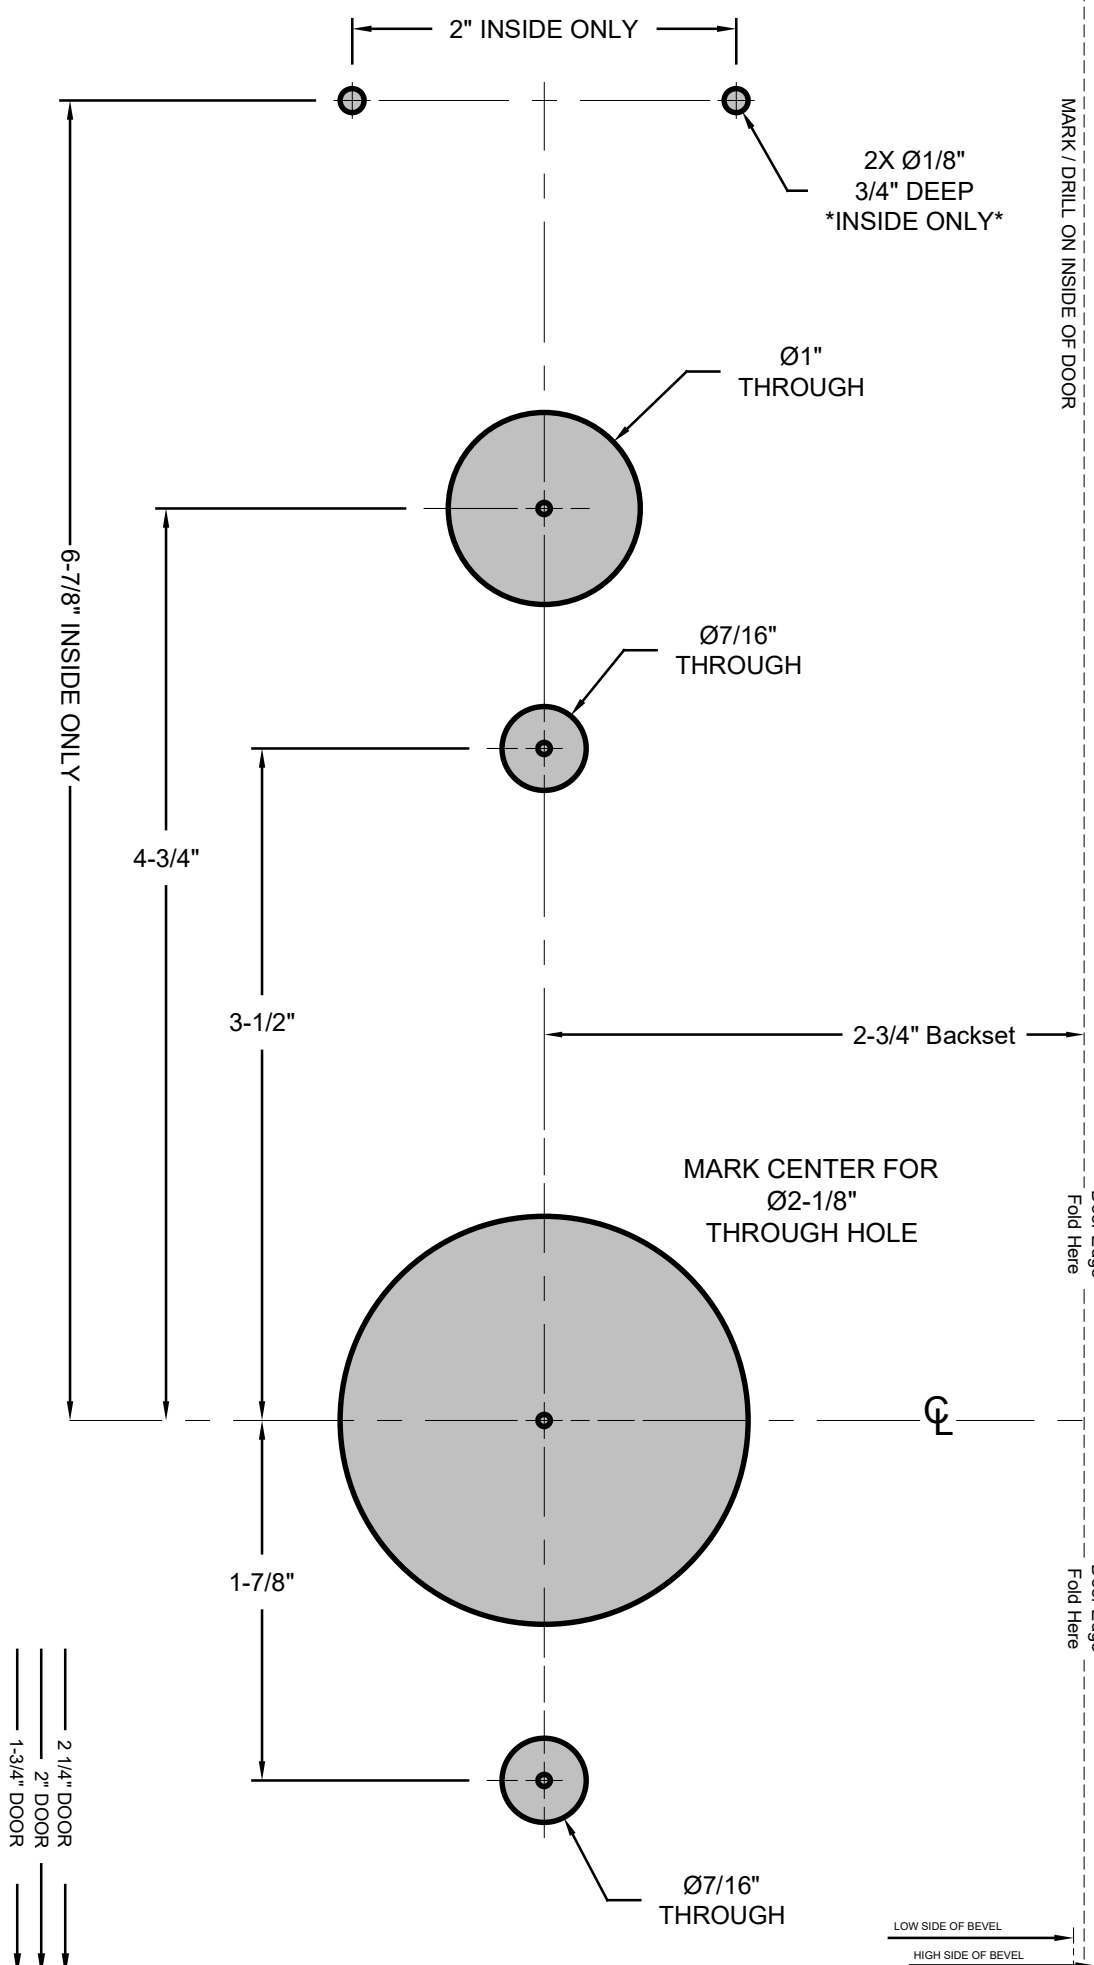

THIS SIDE OF TEMPLATE FOR INSIDE OF RH/RHR DOORS

88302 REV0

Tellcard Systems
 144 Newport Rd
 Leola, PA 17540
 855-200-2611
 www.tellcardsys.com

**Installation
 Template for
 EGT Cylindrical
 Lever Locksets**

MARK / DRILL ON INSIDE OF DOOR

Door Edge
 Fold Here

Door Edge
 Fold Here