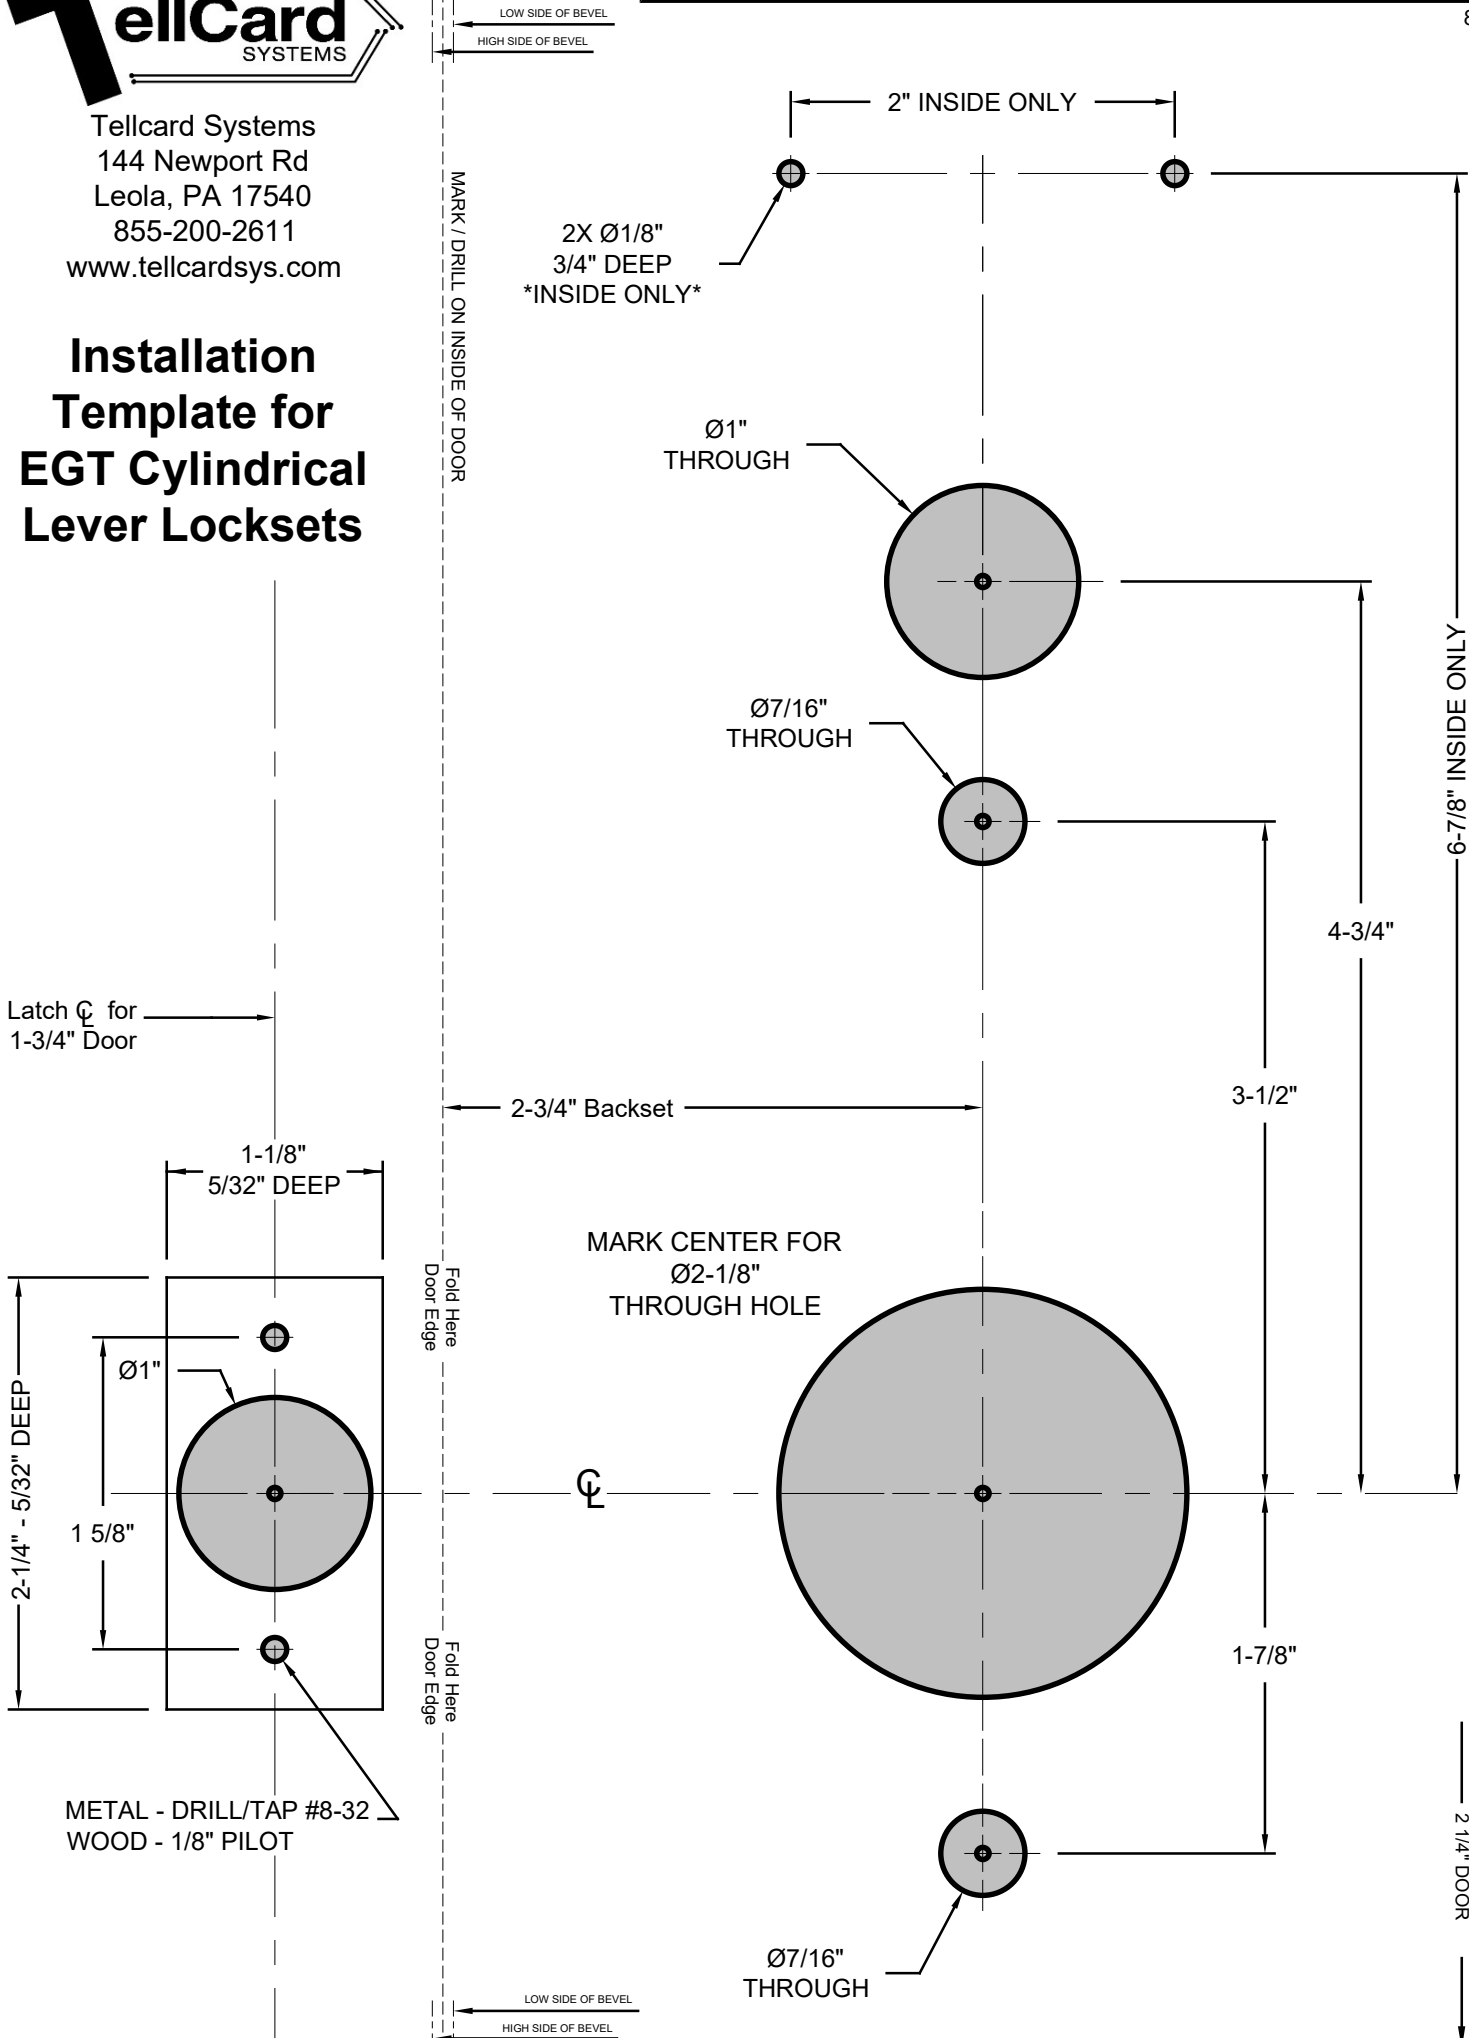

# Installation Template for EGT Cylindrical Lever Locksets

**THIS SIDE OF TEMPLATE FOR INSIDE OF LH/LHR DOORS**

88302 REV0

METAL - DRILL/TAP #8-32  
 WOOD - 1/8" PILOT

1-3/4" DOOR  
 2" DOOR  
 2 1/4" DOOR