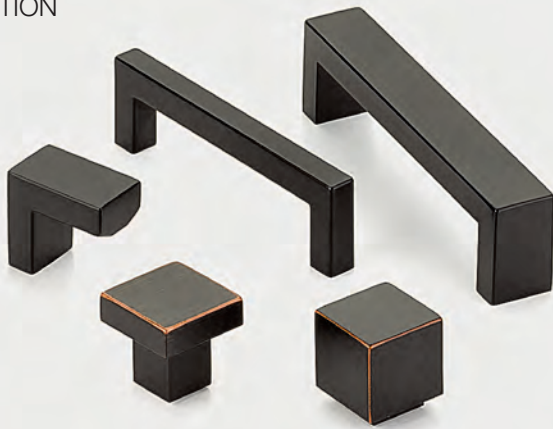

CABINET & BATH HARDWARE

PRICE BOOK

October 2018

MODERN RECTANGULAR
COLLECTION

FREESTONE & MOD HEX
APPLIANCE PULLS

CABINET LATCH

CABINET HARDWARE

Modern Rectangular	6
Urban Modern	8
Geometric	11
Curvilinear	12
Contemporary	14
Carbon Fiber	18
Mid Century Modern	20
Art Deco	22
Transitional Heritage	24
Traditional	26
Ribbon & Reed	30
Arts & Crafts	32
Crystal	34
Porcelain	39
Sandcast Bronze	40
Tuscany Bronze	44
Wrought Steel	47
Stainless Steel	48
Appliance Pulls / Back to Back Pulls	49